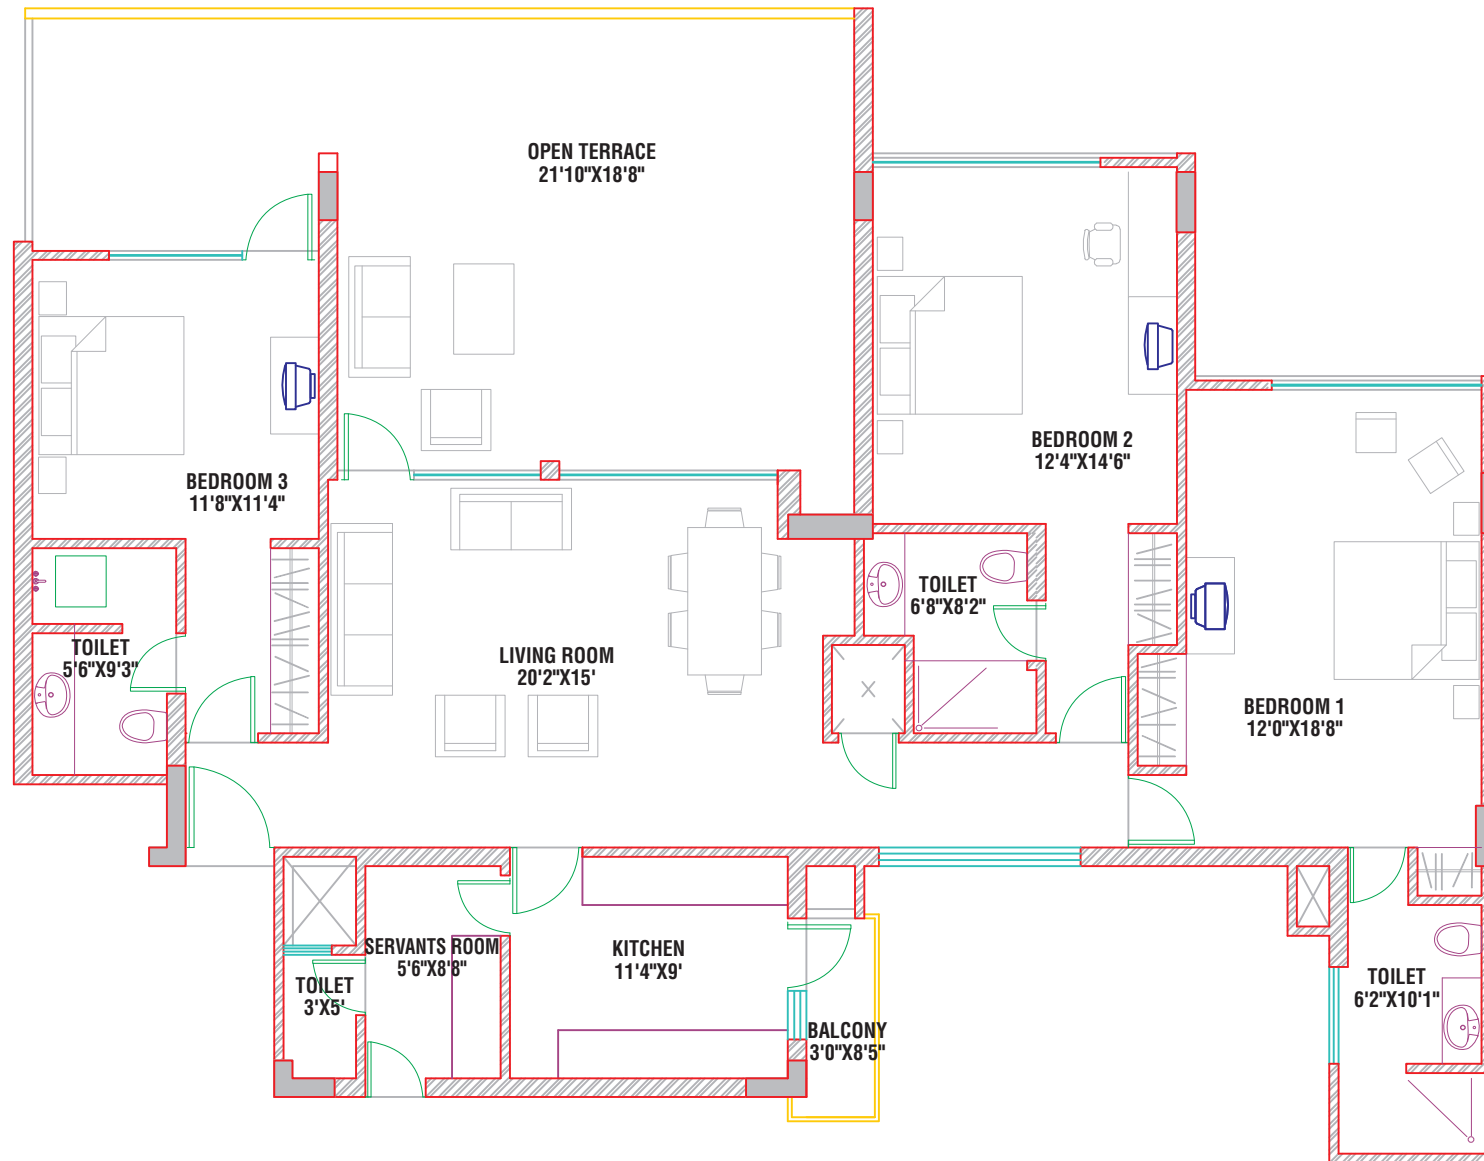

Uppal's Marble Arch

TYPE A GROUND FLOOR  
2300 sq.ft.

Uppal's Marble Arch

TYPE B FIRST FLOOR  
2325 sq. ft.

Uppal's Marble Arch

TYPE C FIRST FLOOR  
2450 sq. ft.

Uppal's Marble Arch

TYPE D THIRD FLOOR  
2300 sq. ft.

Uppal's Marble Arch

TYPE E-1 SECOND FLOOR  
2618 sq. ft.

Uppal's Marble Arch

TYPE E-2 THIRD FLOOR  
2650 sq. ft.

Uppal's Marble Arch

TYPE F SECOND FLOOR  
2375 sq. ft.

Uppal's Marble Arch

TYPE G FOURTH FLOOR  
2050 sq. ft.