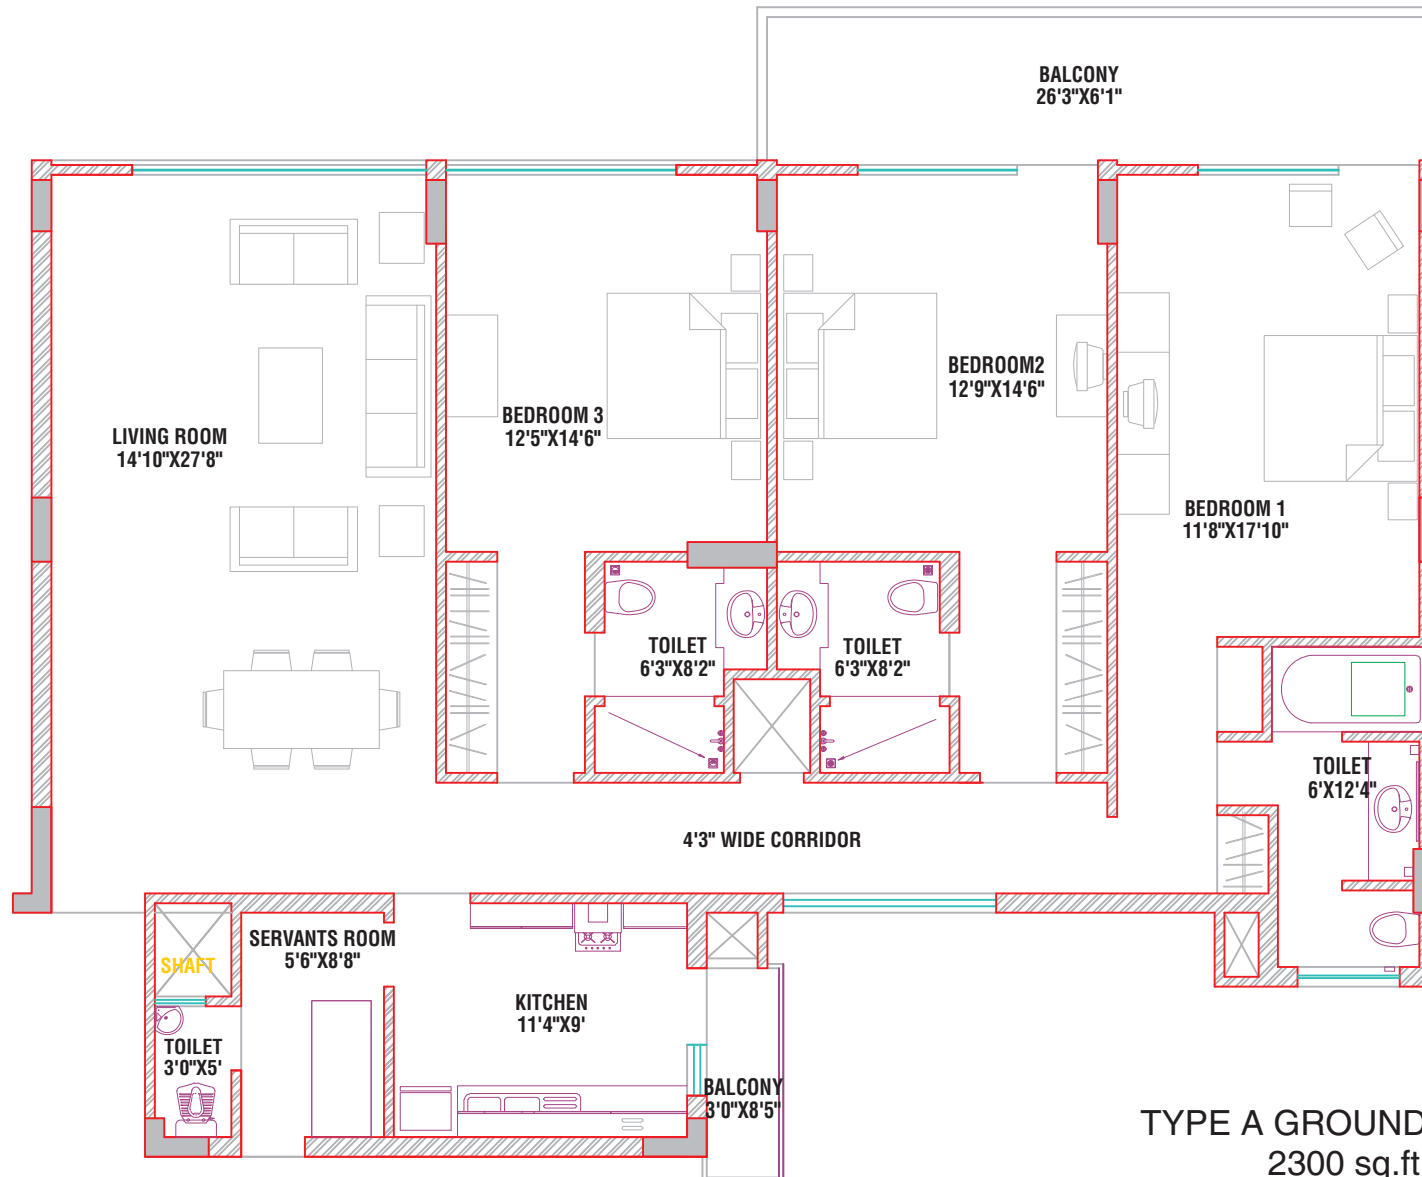

Uppal's Marble Arch

TYPE A GROUND FLOOR  
2300 sq.ft.

Uppal's Marble Arch

TYPE B FIRST FLOOR  
2325 sq. ft.

Uppal's Marble Arch

TYPE C FIRST FLOOR  
2450 sq. ft.

Uppal's Marble Arch

TYPE D THIRD FLOOR  
2300 sq. ft.

Uppal's Marble Arch

TYPE E-1 SECOND FLOOR  
2618 sq. ft.

Uppal's Marble Arch

TYPE E-2 THIRD FLOOR  
2650 sq. ft.

Uppal's Marble Arch

TYPE F SECOND FLOOR  
2375 sq. ft.

Uppal's Marble Arch

TYPE G FOURTH FLOOR  
2050 sq. ft.