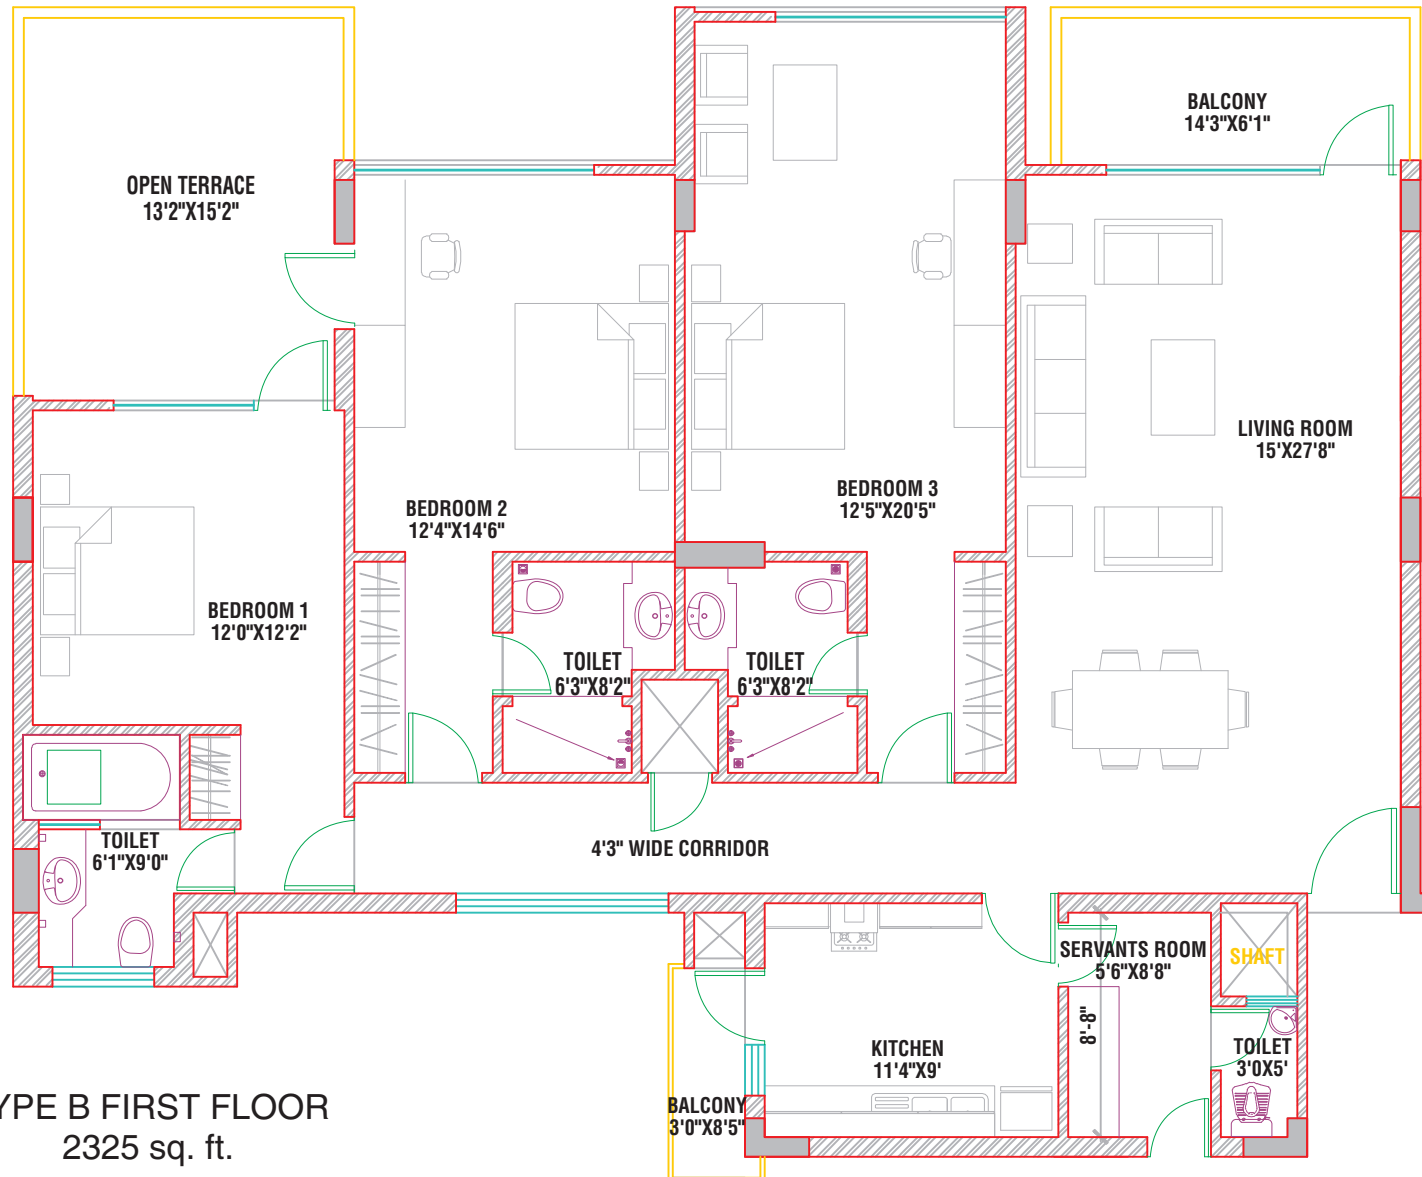

Uppal's Marble Arch

TYPE A GROUND FLOOR  
2300 sq.ft.

Uppal's Marble Arch

TYPE B FIRST FLOOR  
2325 sq. ft.

Uppal's Marble Arch

TYPE C FIRST FLOOR  
2450 sq. ft.

Uppal's Marble Arch

TYPE D THIRD FLOOR  
2300 sq. ft.

Uppal's Marble Arch

TYPE E-1 SECOND FLOOR  
2618 sq. ft.

Uppal's Marble Arch

TYPE E-2 THIRD FLOOR  
2650 sq. ft.

Uppal's Marble Arch

TYPE F SECOND FLOOR  
2375 sq. ft.

Uppal's Marble Arch

TYPE G FOURTH FLOOR  
2050 sq. ft.