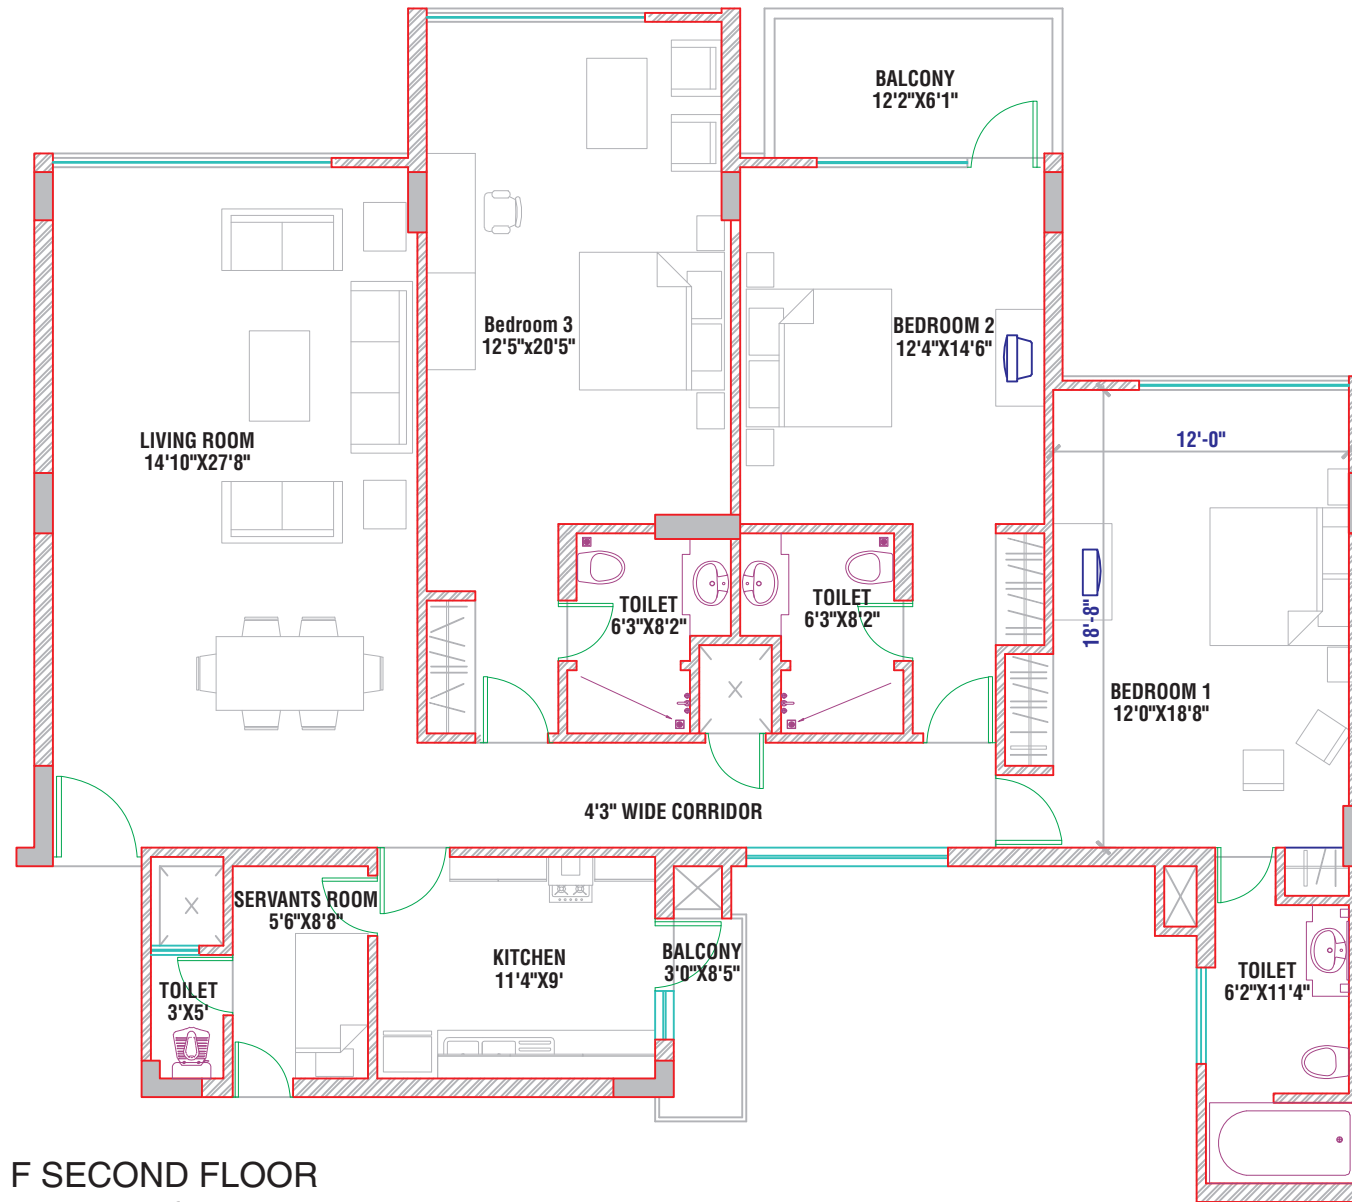

Uppal's Marble Arch

TYPE A GROUND FLOOR  
2300 sq.ft.

Uppal's Marble Arch

TYPE B FIRST FLOOR  
2325 sq. ft.

Uppal's Marble Arch

TYPE C FIRST FLOOR  
2450 sq. ft.

Uppal's Marble Arch

TYPE D THIRD FLOOR  
2300 sq. ft.

Uppal's Marble Arch

TYPE E-1 SECOND FLOOR  
2618 sq. ft.

Uppal's Marble Arch

TYPE E-2 THIRD FLOOR  
2650 sq. ft.

Uppal's Marble Arch

TYPE F SECOND FLOOR  
2375 sq. ft.

Uppal's Marble Arch

TYPE G FOURTH FLOOR  
2050 sq. ft.