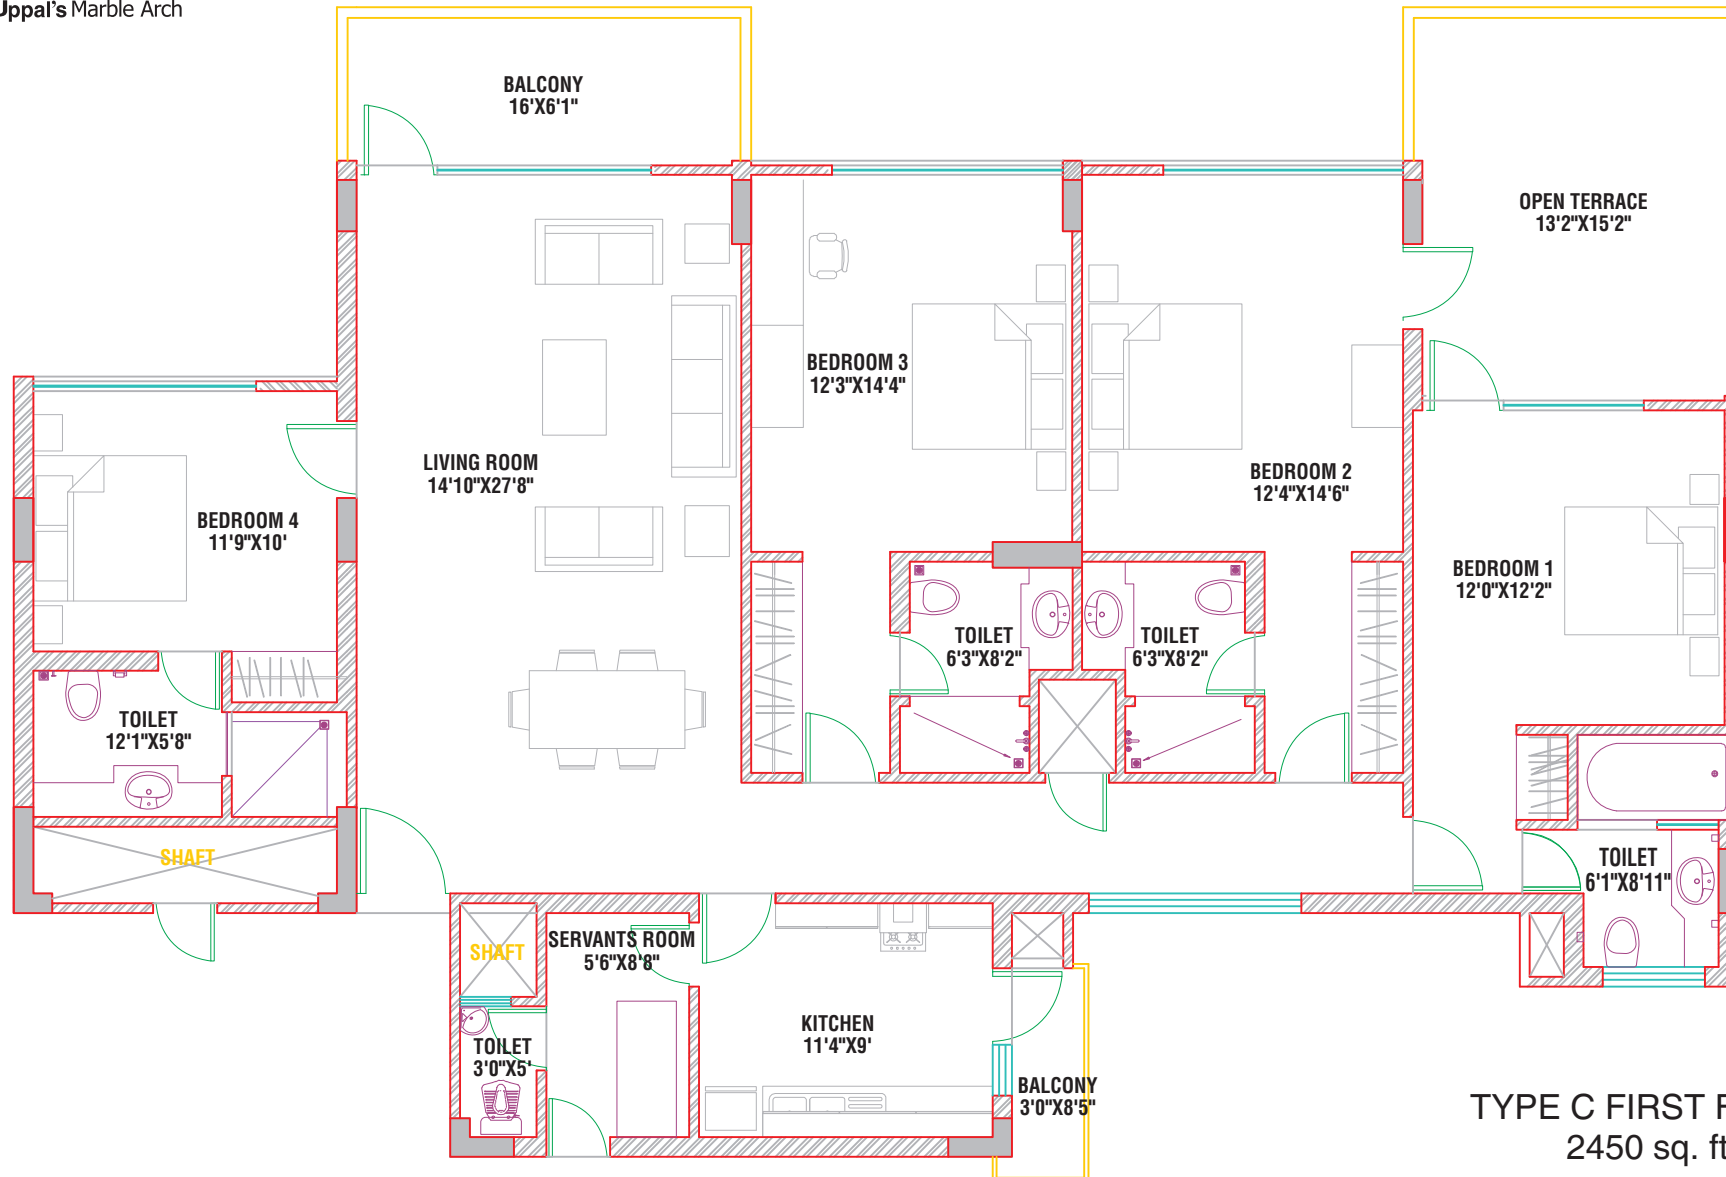

Uppal's Marble Arch

TYPE A GROUND FLOOR  
2300 sq.ft.

Uppal's Marble Arch

TYPE B FIRST FLOOR  
2325 sq. ft.

Uppal's Marble Arch

TYPE C FIRST FLOOR  
2450 sq. ft.

Uppal's Marble Arch

TYPE D THIRD FLOOR  
2300 sq. ft.

Uppal's Marble Arch

TYPE E-1 SECOND FLOOR  
2618 sq. ft.

Uppal's Marble Arch

TYPE E-2 THIRD FLOOR  
2650 sq. ft.

Uppal's Marble Arch

TYPE F SECOND FLOOR  
2375 sq. ft.

Uppal's Marble Arch

TYPE G FOURTH FLOOR  
2050 sq. ft.