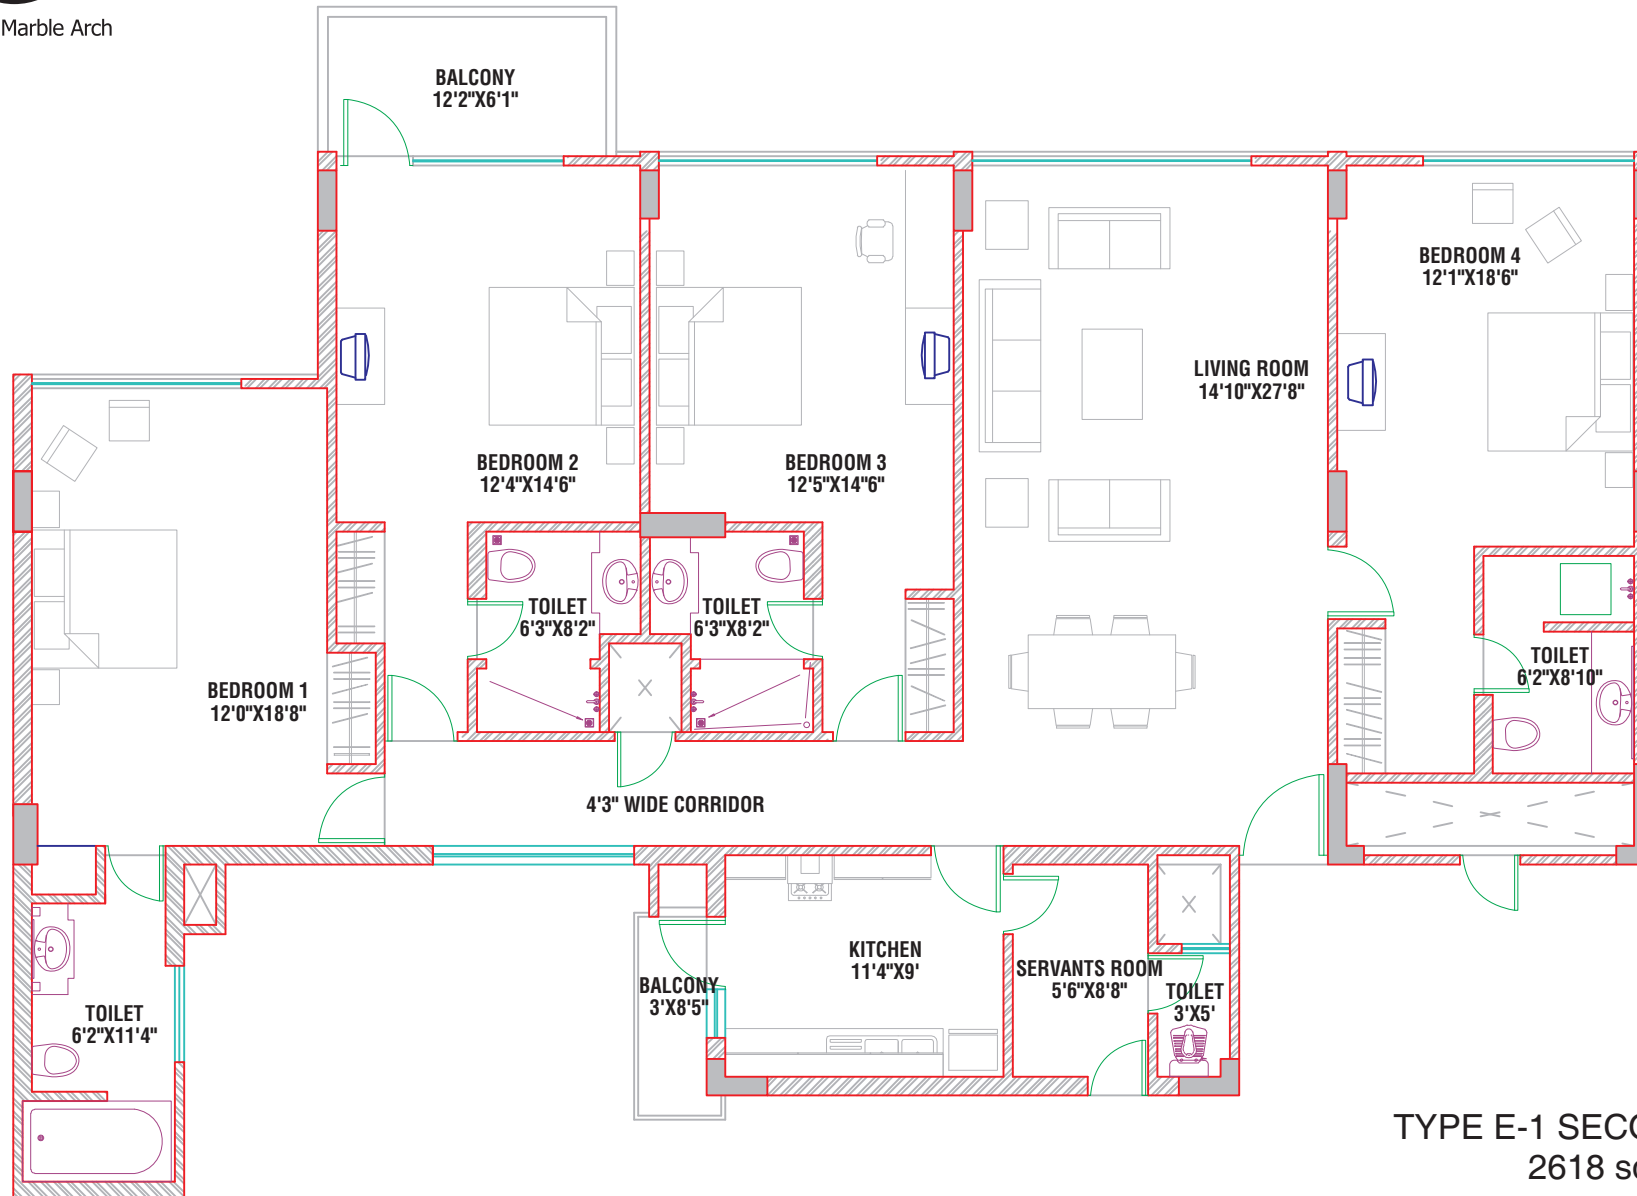

Uppal's Marble Arch

TYPE A GROUND FLOOR  
2300 sq.ft.

Uppal's Marble Arch

TYPE B FIRST FLOOR  
2325 sq. ft.

Uppal's Marble Arch

TYPE C FIRST FLOOR  
2450 sq. ft.

Uppal's Marble Arch

TYPE D THIRD FLOOR  
2300 sq. ft.

Uppal's Marble Arch

TYPE E-1 SECOND FLOOR  
2618 sq. ft.

Uppal's Marble Arch

TYPE E-2 THIRD FLOOR  
2650 sq. ft.

Uppal's Marble Arch

TYPE F SECOND FLOOR  
2375 sq. ft.

Uppal's Marble Arch

TYPE G FOURTH FLOOR  
2050 sq. ft.