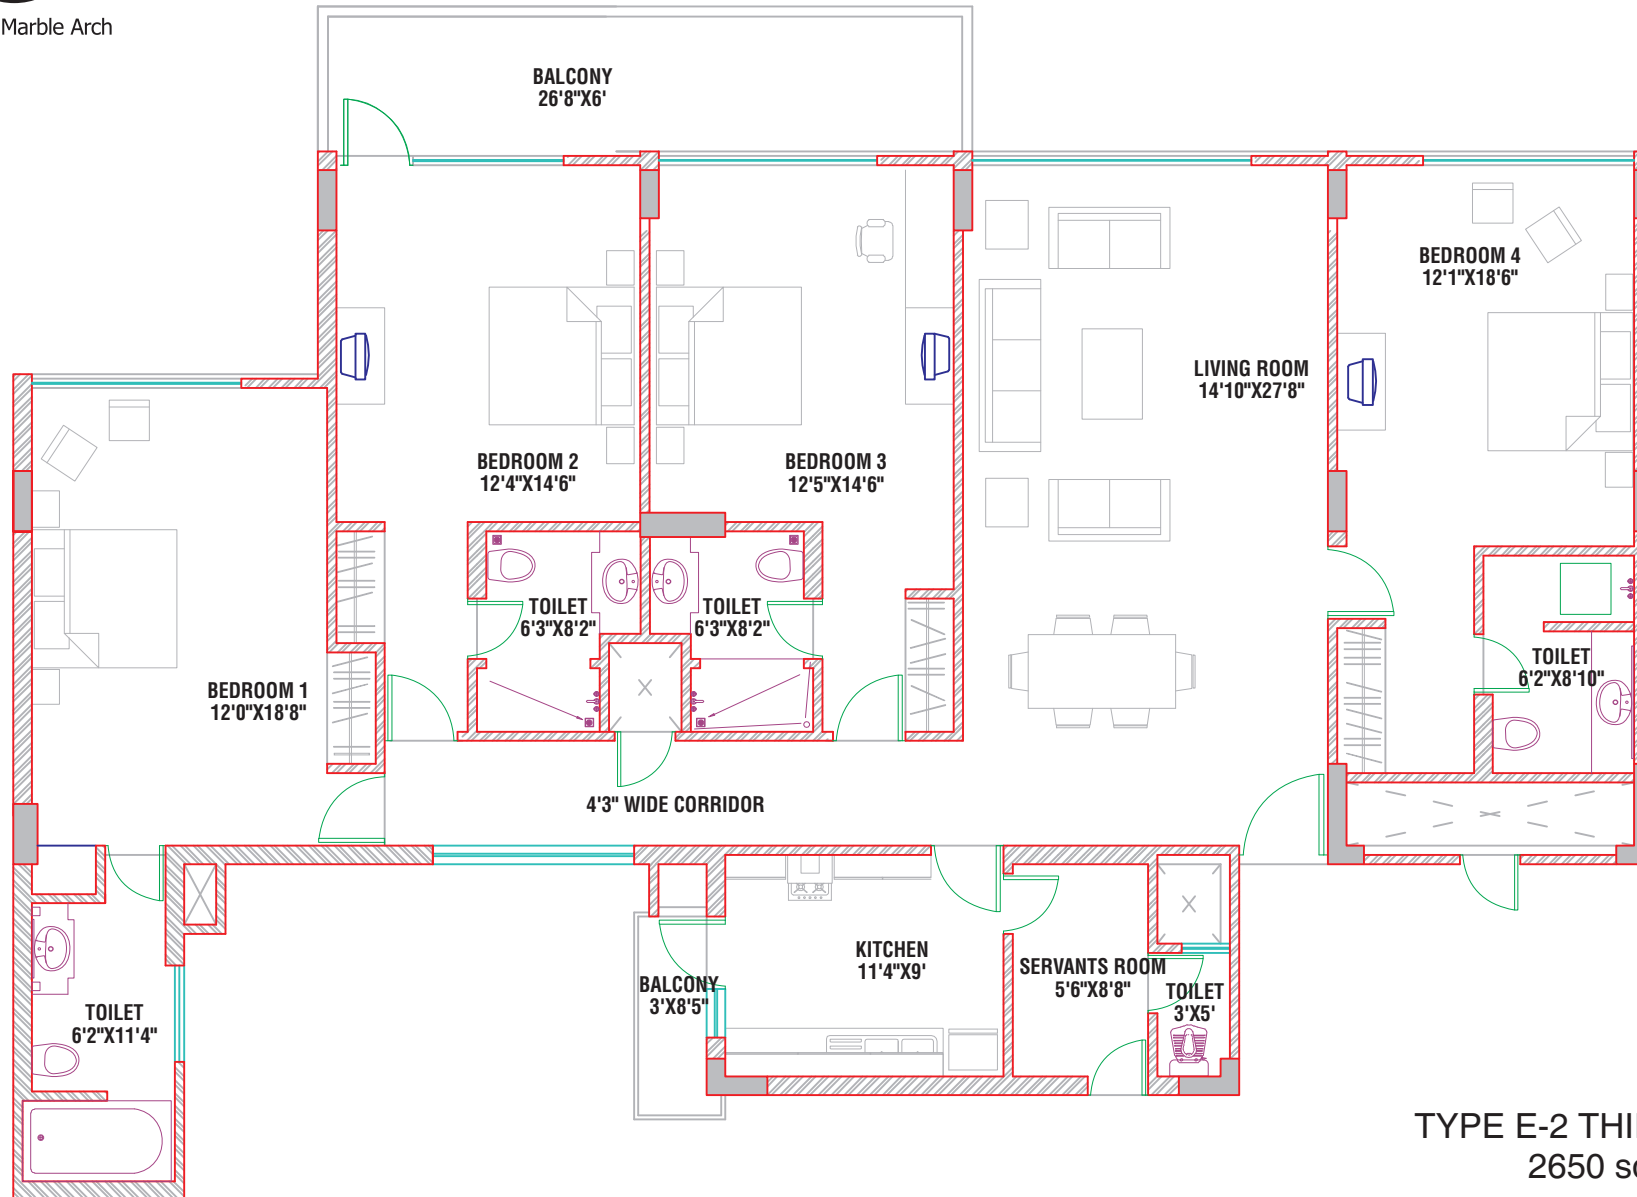

Uppal's Marble Arch

TYPE A GROUND FLOOR  
2300 sq.ft.

Uppal's Marble Arch

TYPE B FIRST FLOOR  
2325 sq. ft.

Uppal's Marble Arch

TYPE C FIRST FLOOR  
2450 sq. ft.

Uppal's Marble Arch

TYPE D THIRD FLOOR  
2300 sq. ft.

Uppal's Marble Arch

TYPE E-1 SECOND FLOOR  
2618 sq. ft.

Uppal's Marble Arch

TYPE E-2 THIRD FLOOR  
2650 sq. ft.

Uppal's Marble Arch

TYPE F SECOND FLOOR  
2375 sq. ft.

Uppal's Marble Arch

TYPE G FOURTH FLOOR  
2050 sq. ft.