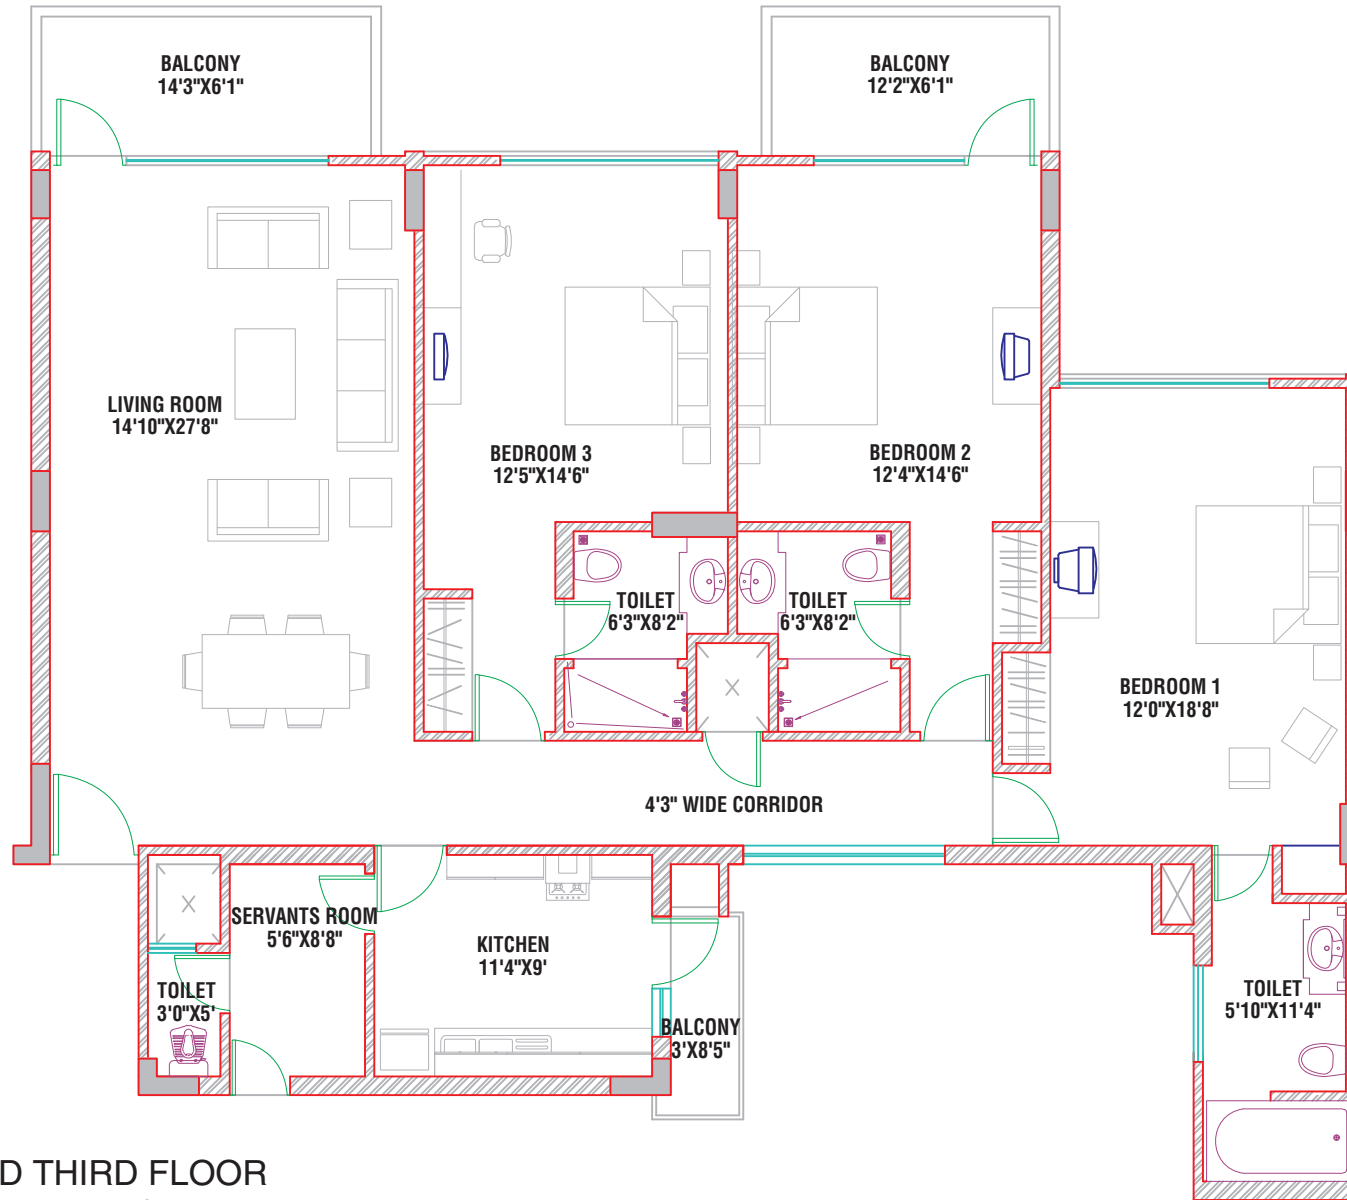

Uppal's Marble Arch

TYPE A GROUND FLOOR  
2300 sq.ft.

Uppal's Marble Arch

TYPE B FIRST FLOOR  
2325 sq. ft.

Uppal's Marble Arch

TYPE C FIRST FLOOR  
2450 sq. ft.

Uppal's Marble Arch

TYPE D THIRD FLOOR  
2300 sq. ft.

Uppal's Marble Arch

TYPE E-1 SECOND FLOOR  
2618 sq. ft.

Uppal's Marble Arch

TYPE E-2 THIRD FLOOR  
2650 sq. ft.

Uppal's Marble Arch

TYPE F SECOND FLOOR  
2375 sq. ft.

Uppal's Marble Arch

TYPE G FOURTH FLOOR  
2050 sq. ft.